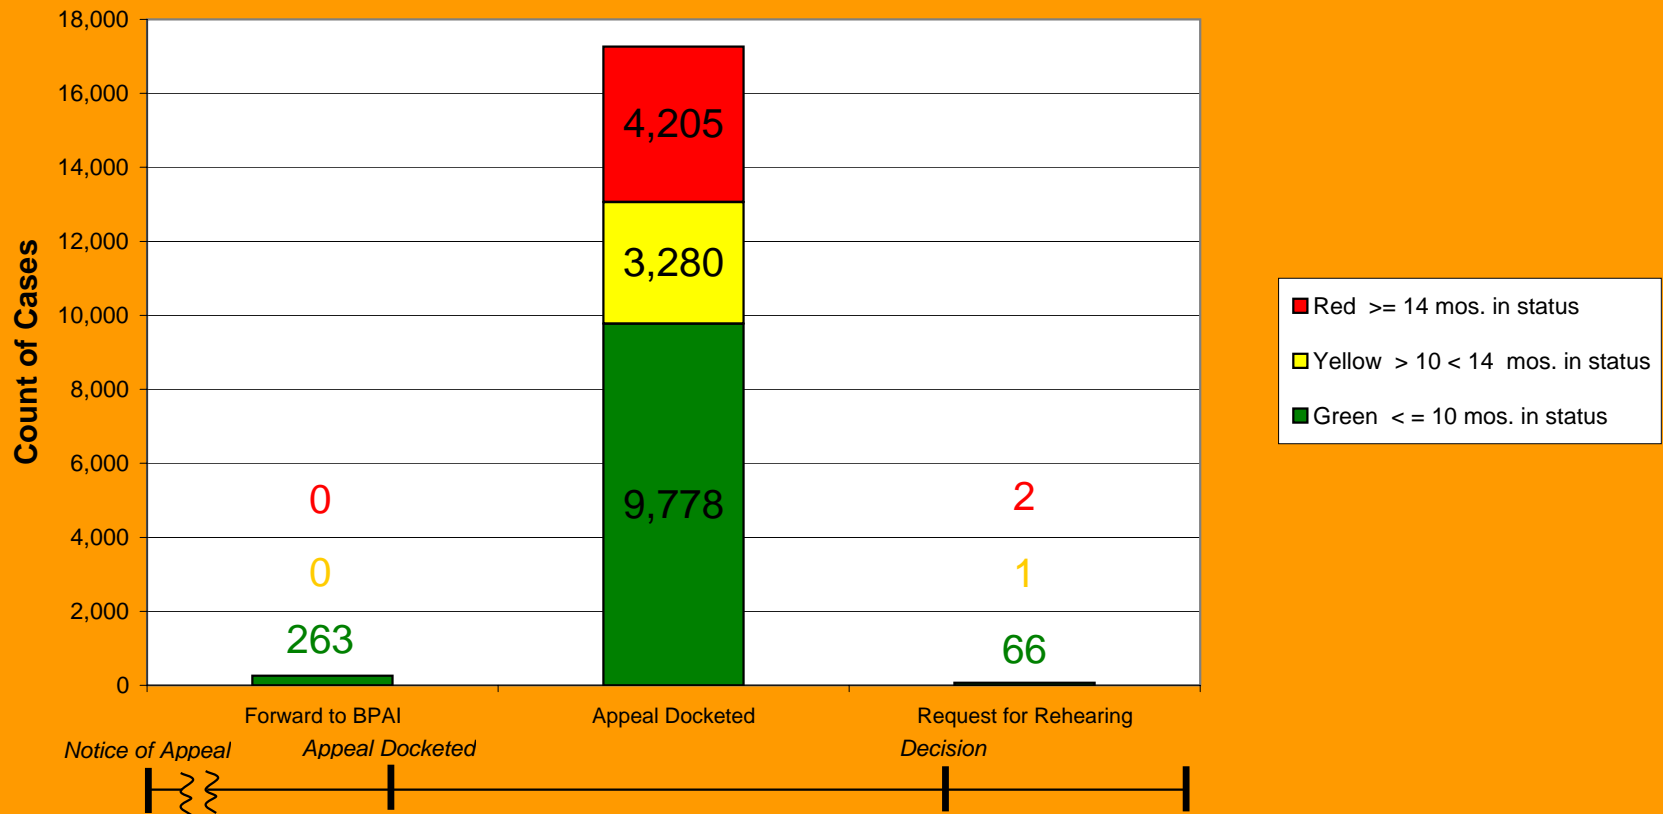

Ex Parte Appeals Dashboard July 2010

	Forward to BPAI	Appeal Docketed	Request for Rehearing
Green <= 10 mos. in status	263	9778	66
Yellow > 10 < 14 mos. in status	0	3280	1
Red >= 14 mos. in status	0	4205	2
Total	263	17263	69

This data covers only appeals available to be decided. It does not include security applications designated for appeal, but currently still classified.