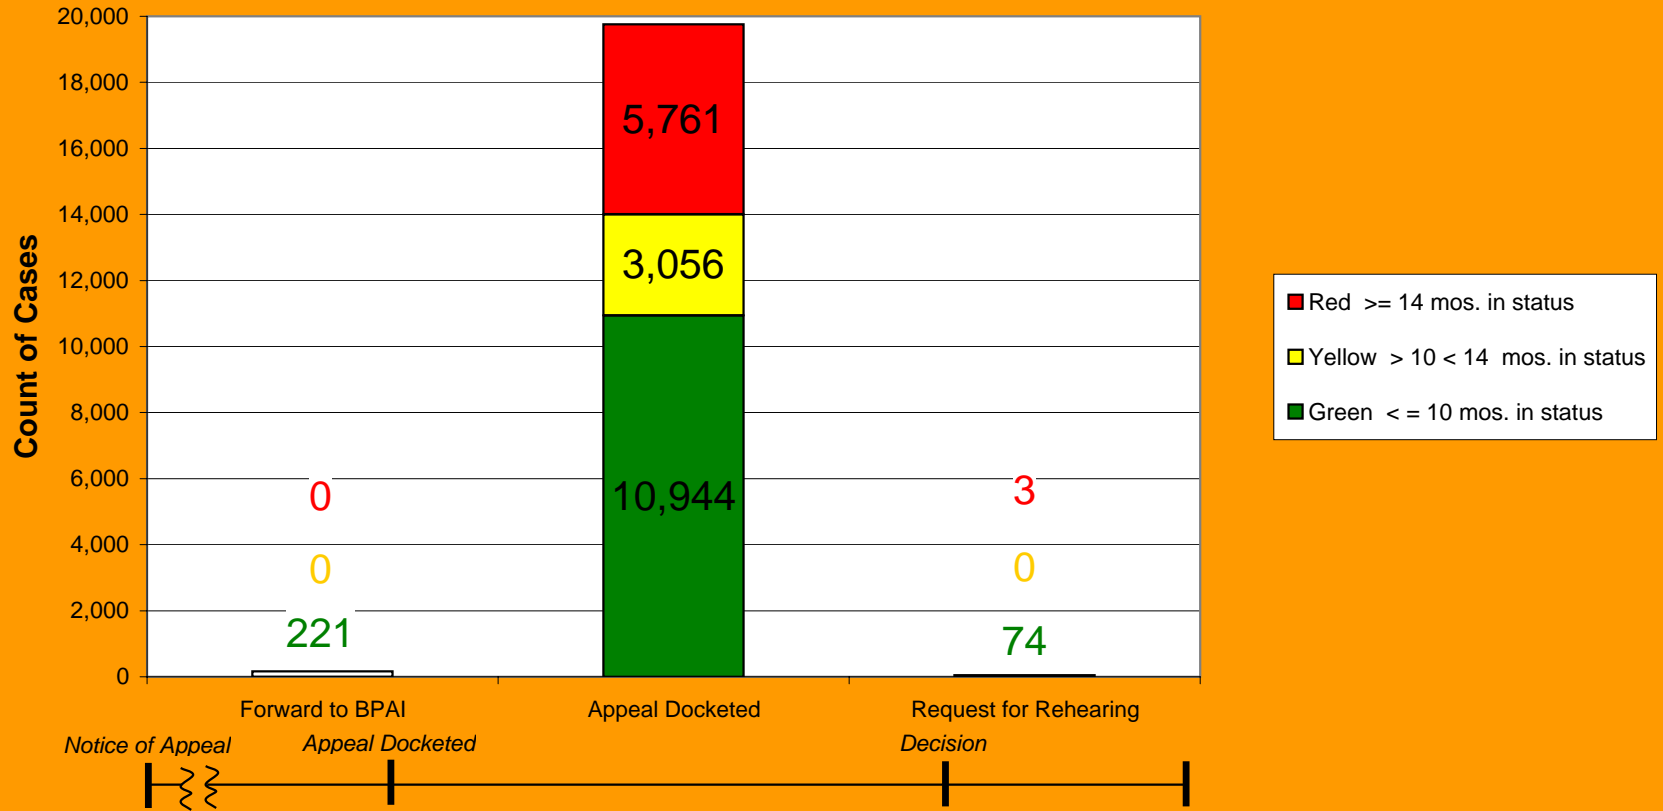

**Ex Parte Appeals Dashboard
December 2010**

	Forward to BPAI	Appeal Docketed	Request for Rehearing
Green <= 10 mos. in status	167	10,944	49
Yellow > 10 < 14 mos. in status	0	3,056	0
Red >= 14 mos. in status	0	5,761	3
Total	167	19,761	52

This data covers only appeals available to be decided. It does not include security applications designated for appeal, but currently still classified.