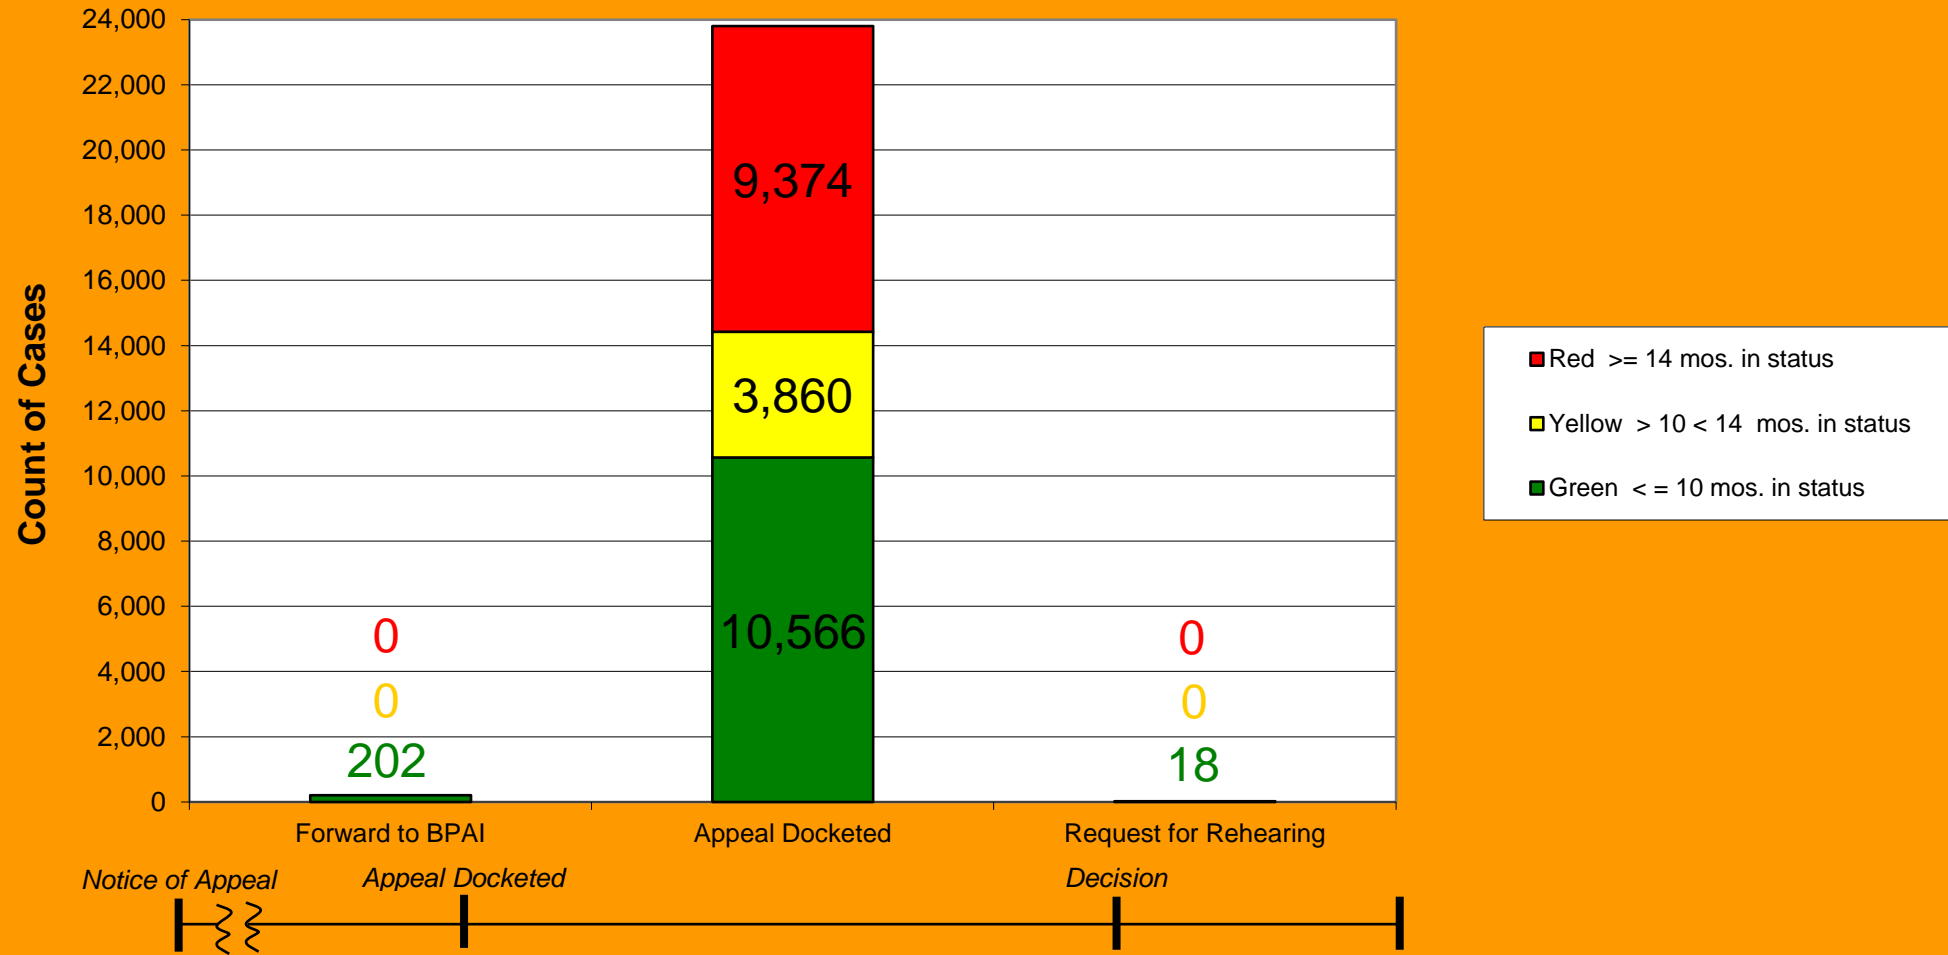

Ex Parte Appeals Dashboard August 2011

	Forward to BPAI	Appeal Docketed	Request for Rehearing
Green <= 10 mos. in status	202	10,566	18
Yellow > 10 < 14 mos. in status	0	3,860	0
Red >= 14 mos. in status	0	9,374	0
Total	202	23,800	18

This data covers only appeals available to be decided. It does not include security applications designated for appeal, but currently still classified.