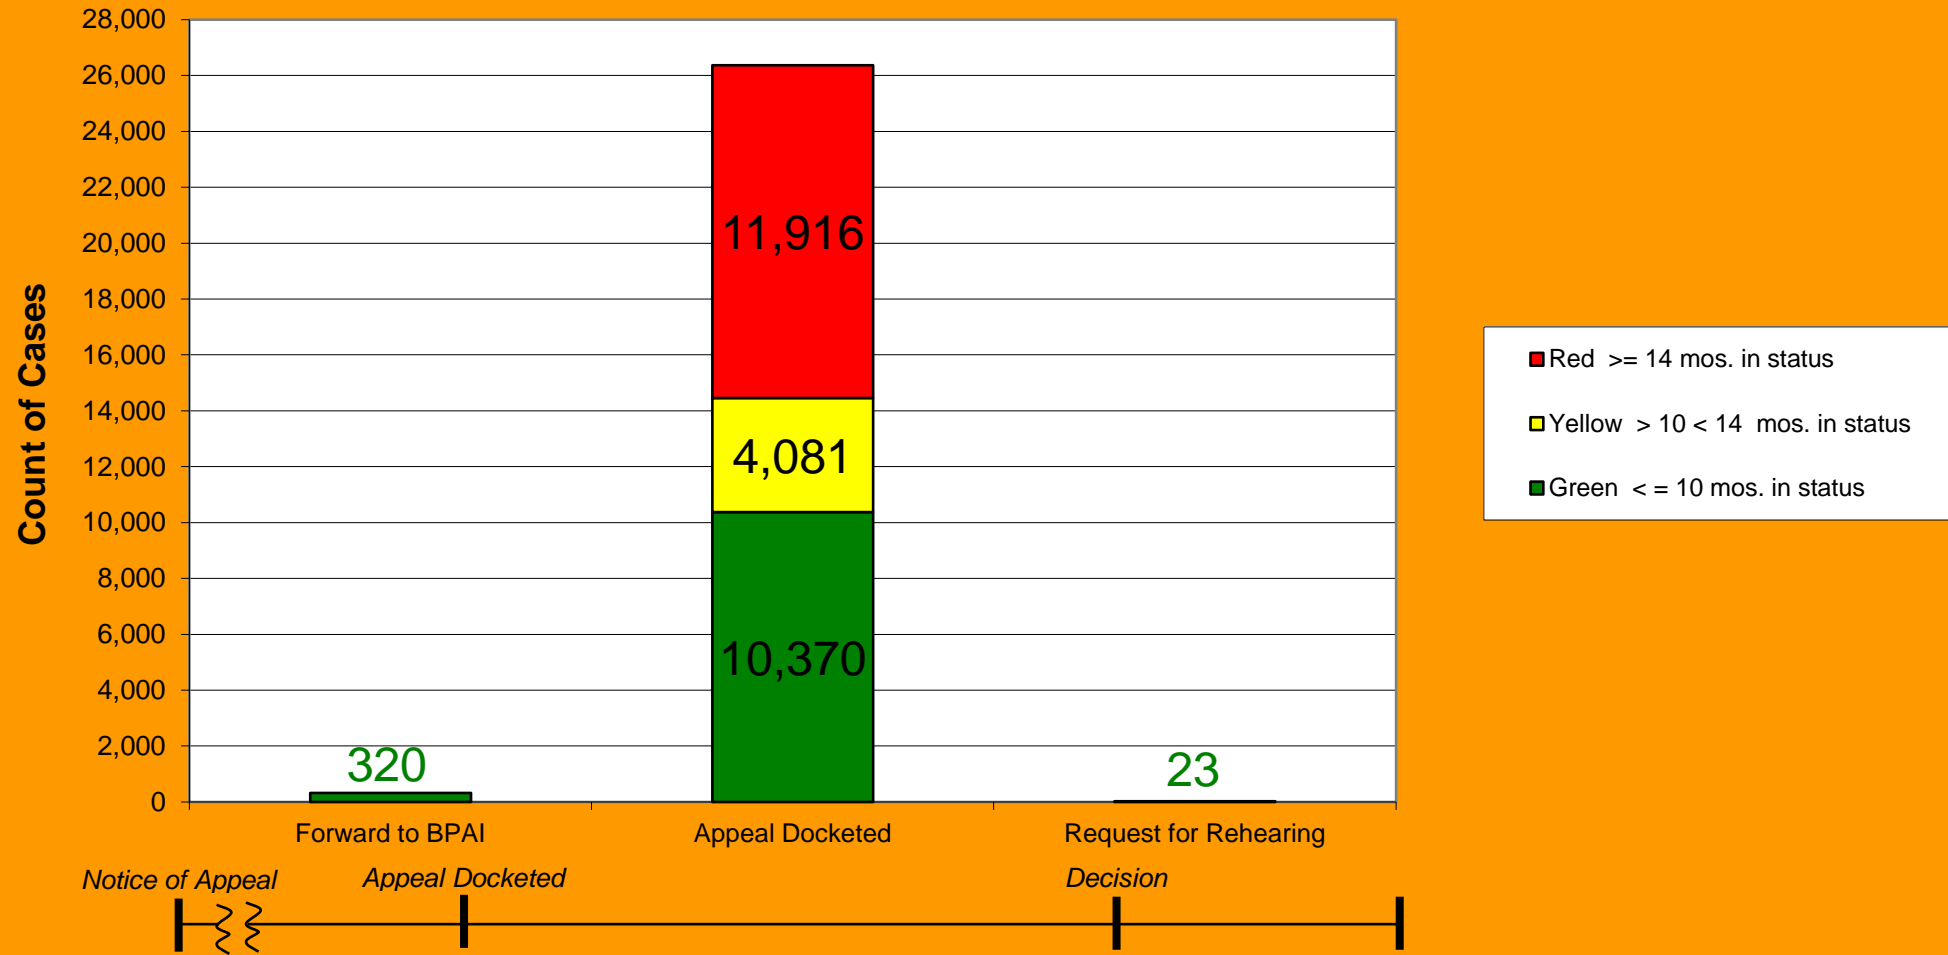

Ex Parte Appeals Dashboard March 2012

	Forward to BPAI	Appeal Docketed	Request for Rehearing
Green <= 10 mos. in status	320	10,370	23
Yellow > 10 < 14 mos. in status		4,081	
Red >= 14 mos. in status		11,916	
Total	320	26,367	23

This data covers only appeals available to be decided. It does not include security applications designated for appeal, but currently still classified.