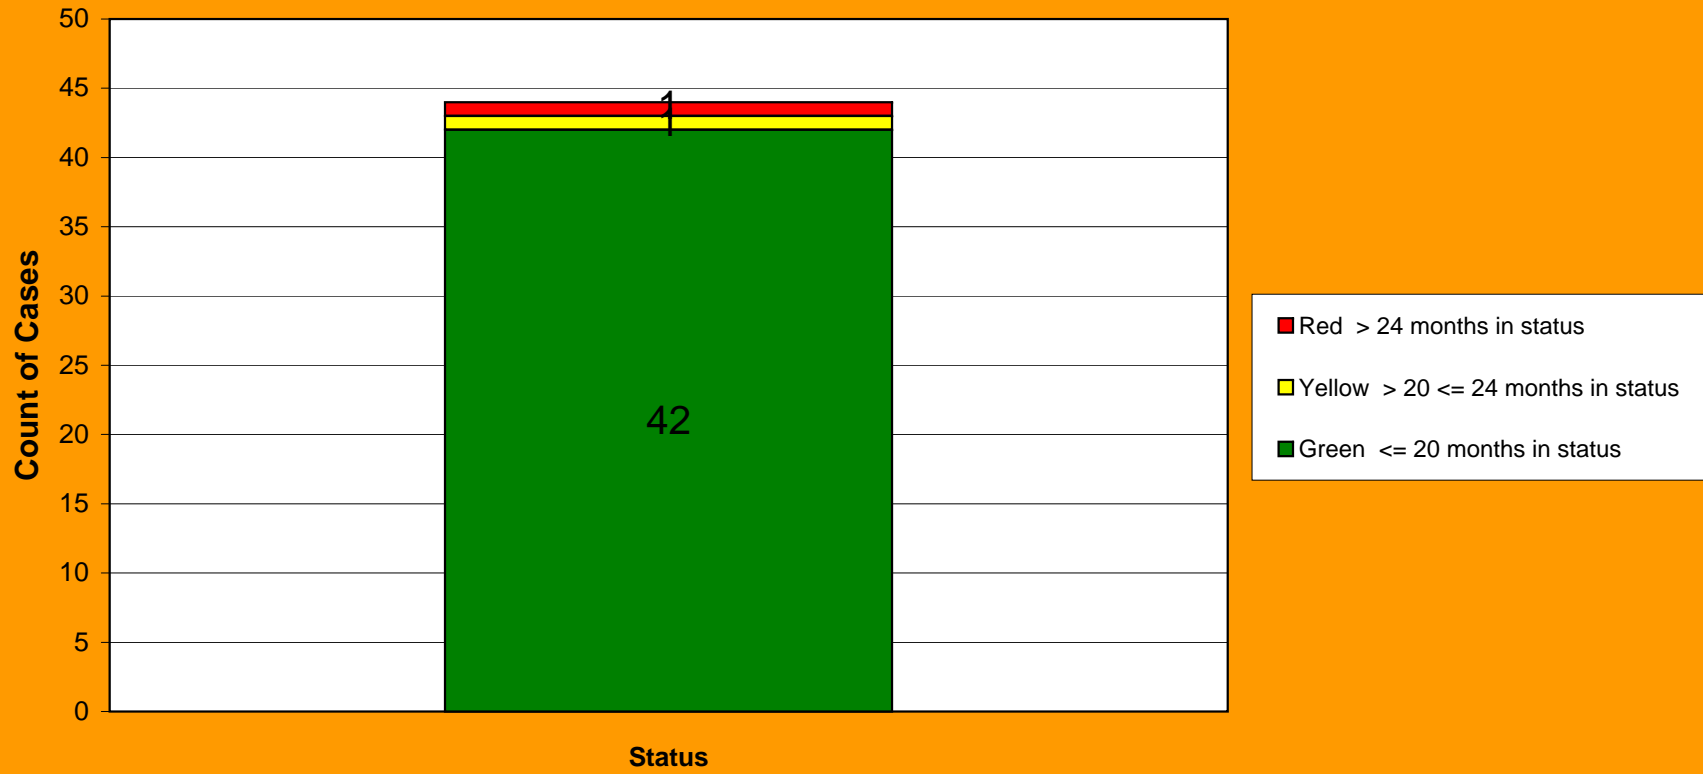

Interference Aging Dashboard July 2010

Status

Green <= 20 months in status
 Yellow > 20 <= 24 months in status
 Red > 24 months in status

	42
	1
	1
Total	44