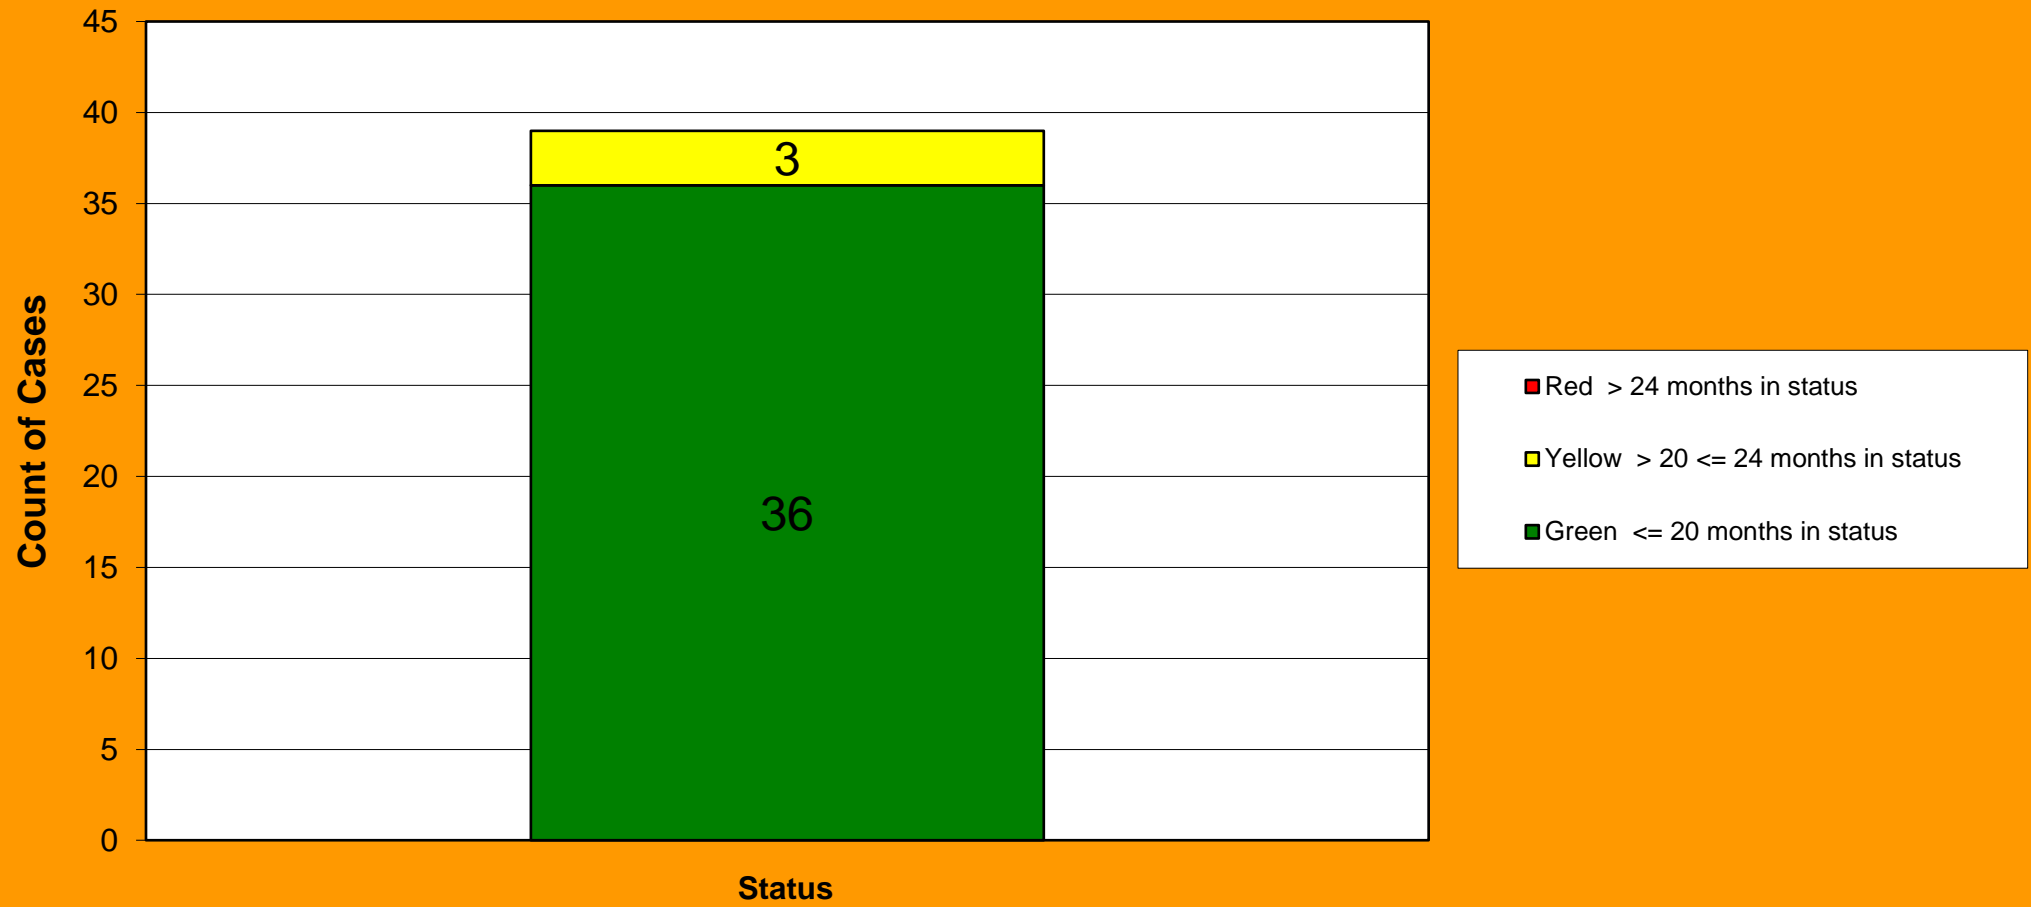

Interference Aging Dashboard
April 2011

Green <= 20 months in status
Yellow > 20 <= 24 months in status
Red > 24 months in status

	Status
	36
	3
Total	39