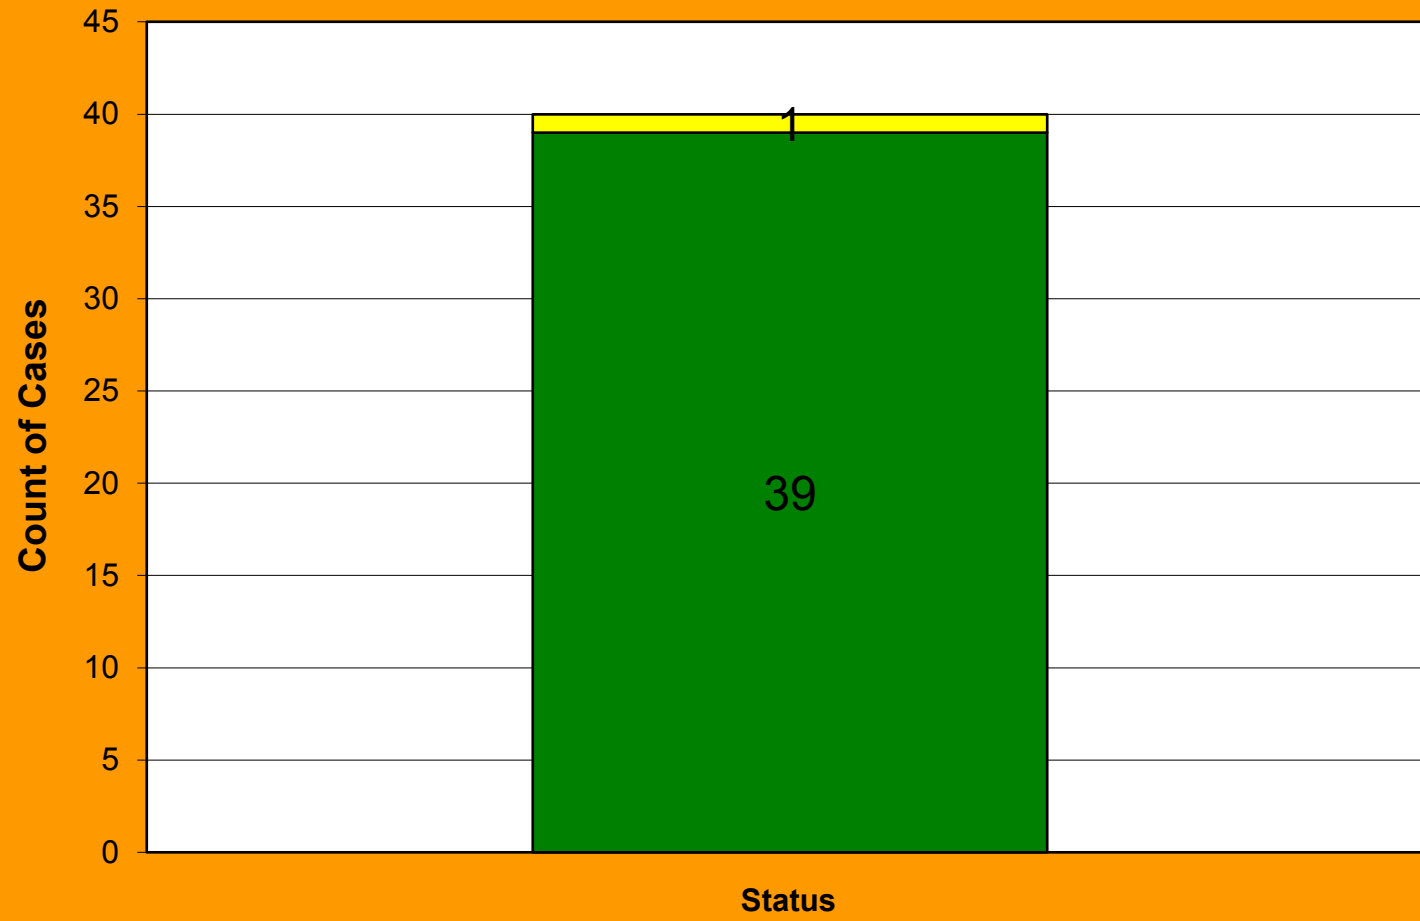

Interference Aging Dashboard
February 2011

- Red > 24 months in status
- Yellow > 20 ≤ 24 months in status
- Green ≤ 20 months in status

Status

Green ≤ 20 months in status
Yellow > 20 ≤ 24 months in status
Red > 24 months in status

	39
	1
Total	40