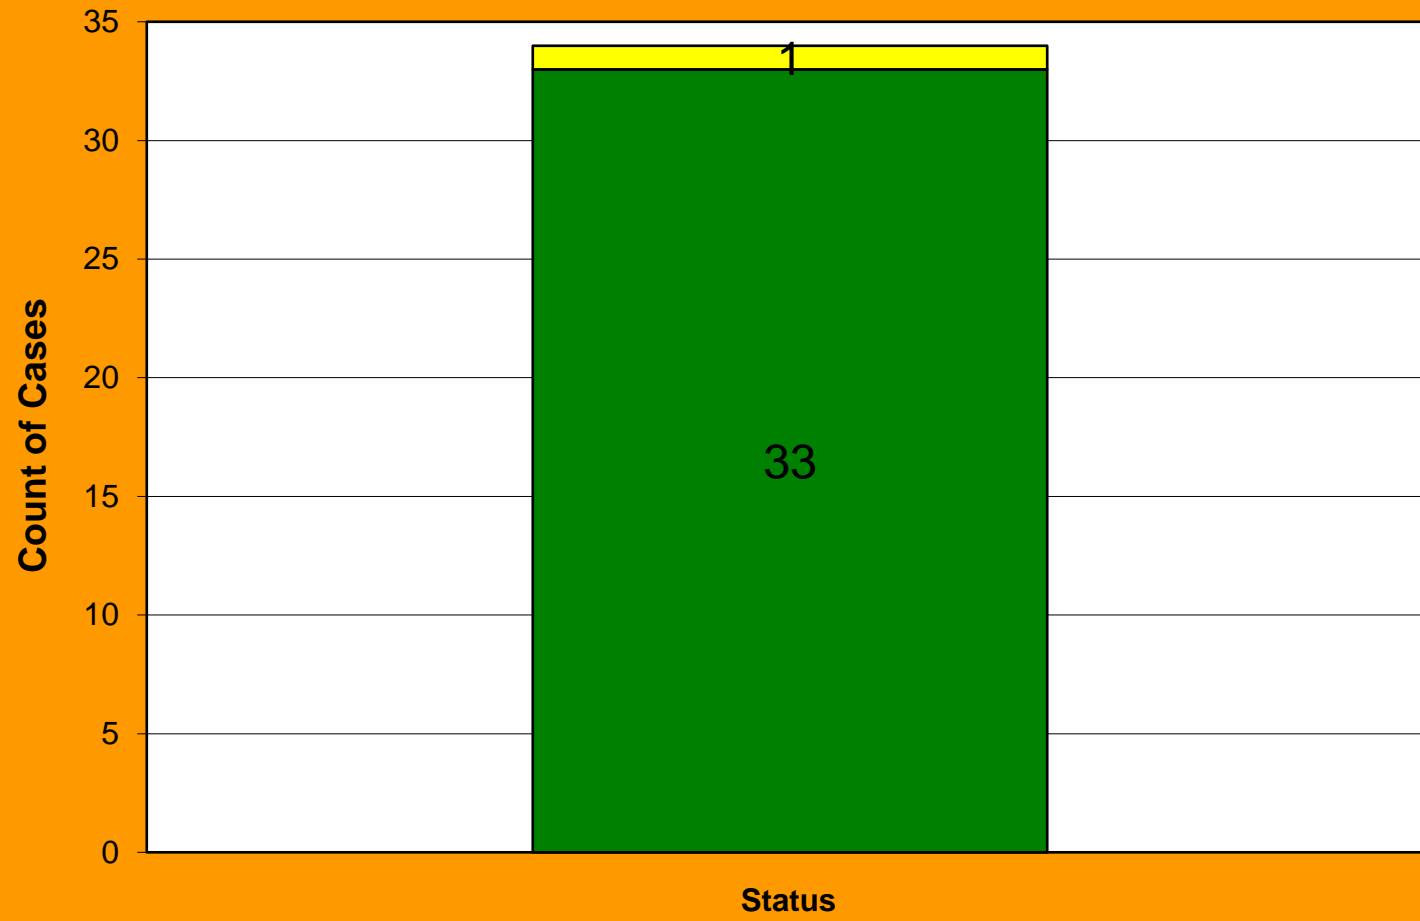

Interference Aging Dashboard
March 2011

- Red > 24 months in status
- Yellow > 20 <= 24 months in status
- Green <= 20 months in status

Status

Green <= 20 months in status
Yellow > 20 <= 24 months in status
Red > 24 months in status

	33
	1
Total	34