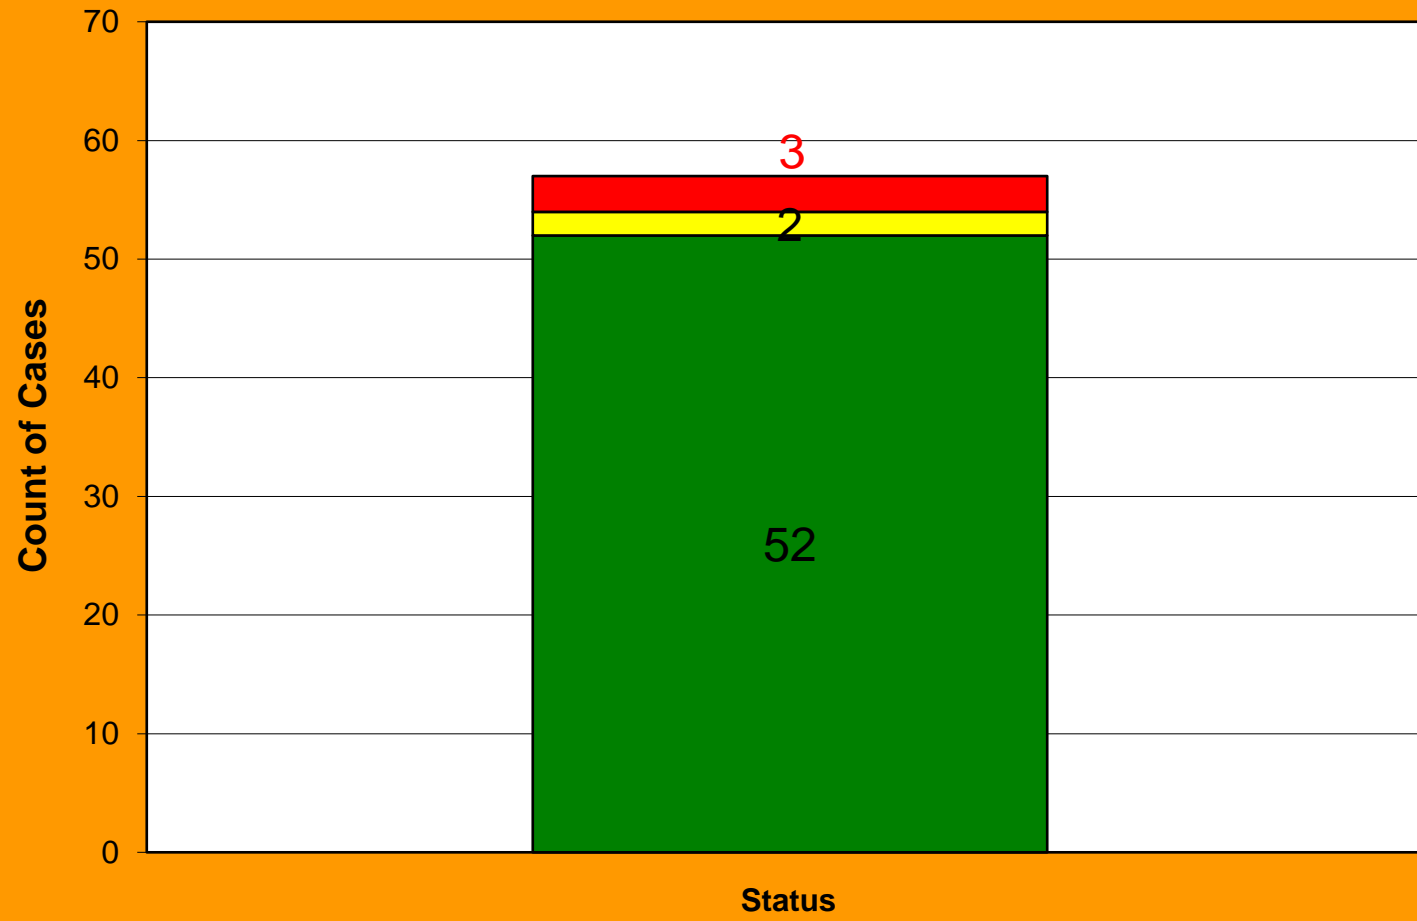

Interference Aging Dashboard  
March 2012

Status

Green <= 20 months in status  
Yellow > 20 <= 24 months in status  
Red > 24 months in status

	52
	2
	3
<b>Total</b>	<b>57</b>