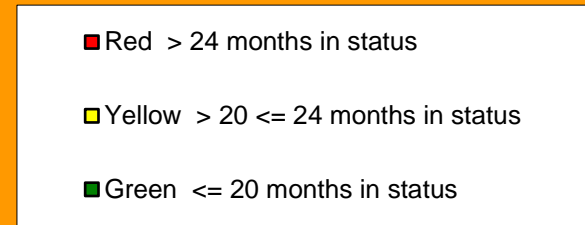

Interference Aging Dashboard  
March 2012

Status

Green <= 20 months in status  
Yellow > 20 <= 24 months in status  
Red > 24 months in status

	52
	2
	3
<b>Total</b>	<b>57</b>